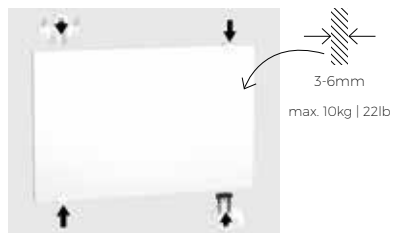

20kg | 44lb

20kg | 44lb

Watch the installation video here

Watch the installation video here

Watch the
installation
video here

Watch the installation video here

Watch the installation video here

Newly
Herastraat 39
5047 TX Tilburg
The Netherlands